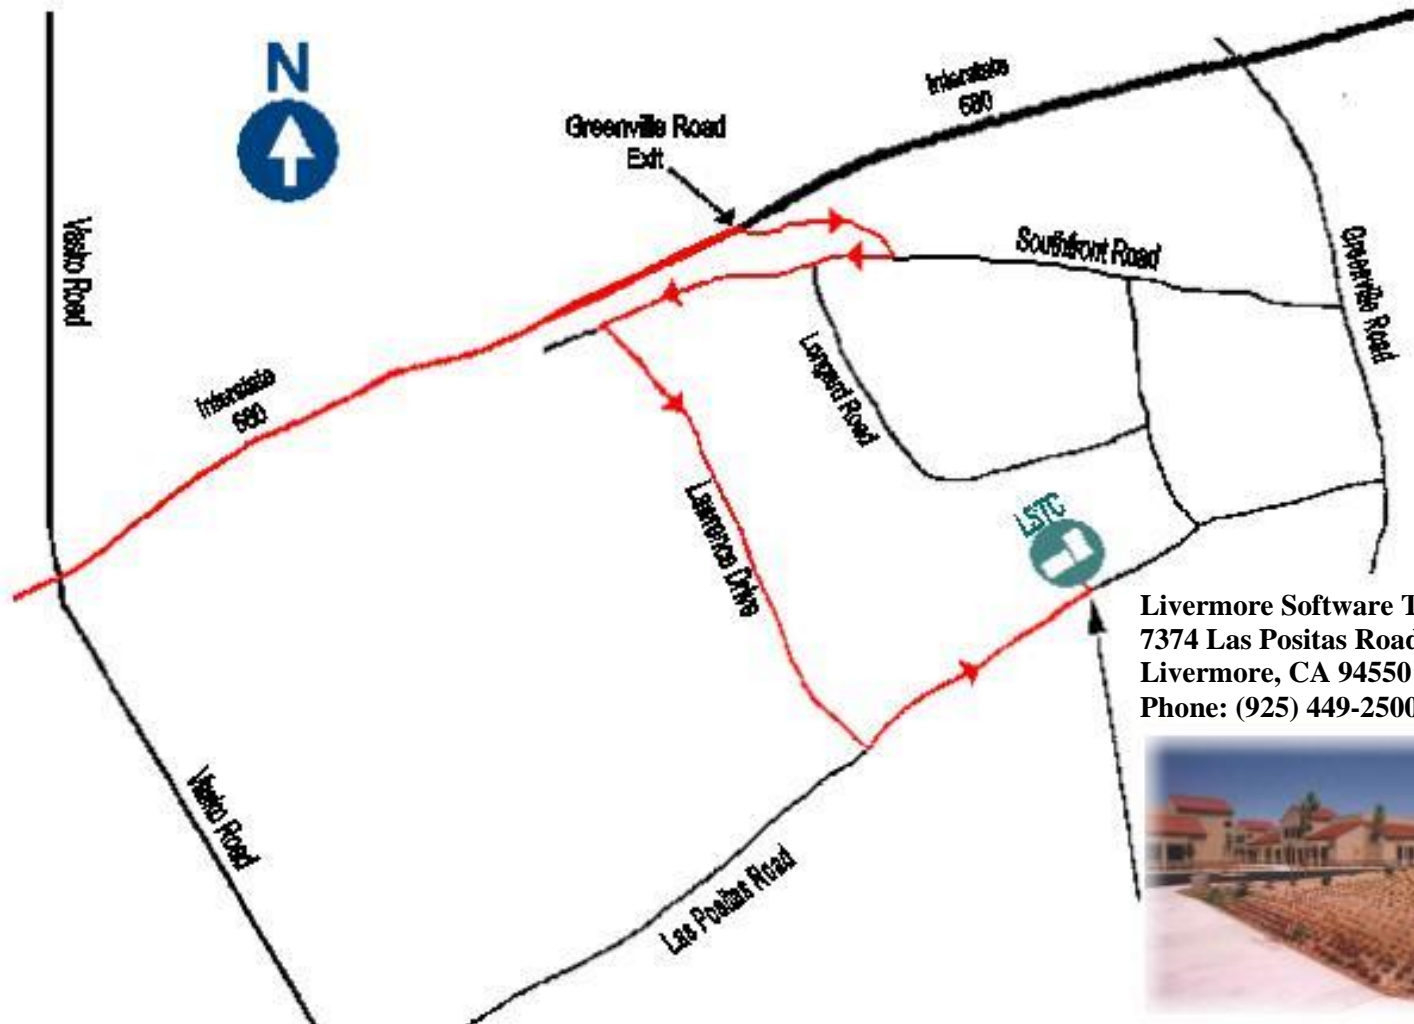

Directions from the Oakland Airport (OAK) to East Bay/hotels and LSTC:

Follow signs to Freeway 880 South.
Take Highway 238 East to Highway 580 East.
Continue East past Castro Valley & Pleasanton.
Hotels/Motels are available at several 580 exits. Please see the Hotel listing for exact locations.

Please see Page 2 for local driving directions to LSTC from 580 East.

Driving Directions to Livermore Software Technology Corporation:

DON'T MISS THE GREENVILLE ROAD EXIT!

The next exit is about 15-20 minutes down the freeway.

When driving **east** on Interstate 580,
Take the Greenville Road exit.
Turn right onto Southfront Road
Take the second left at Lawrence Drive
Take the next left into Las Positas Road.
LSTC is on the left, number 7374.

Hotels/Motels

The following hotels/motels are located within Livermore and are approximately a **5 minute drive** from the LSTC offices:

Bestwestern (within walking distance)
7600 Southfront Road
Livermore, CA
(925) 456-5422
* Ask for the LSTC rate!